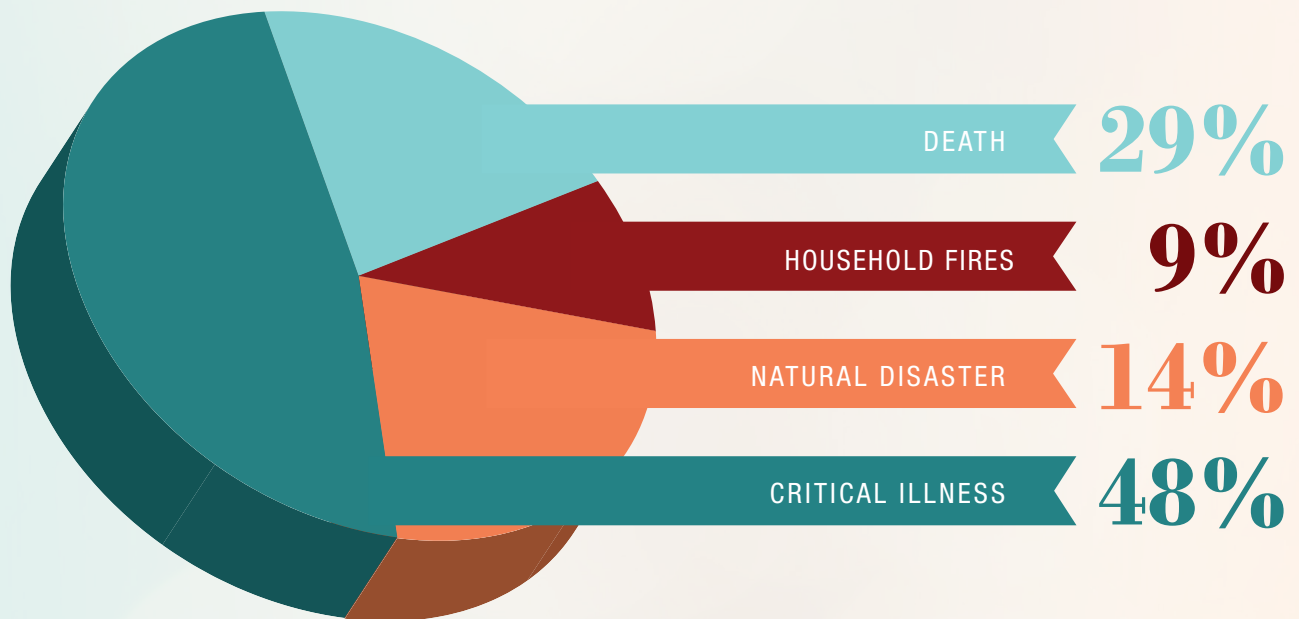

CONTRIBUTIONS BY EMPLOYEE:  
(VIA PAYROLL DEDUCTIONS)

**\$198,486**

GRANT DOLLARS DISTRIBUTED:

**\$165,632**