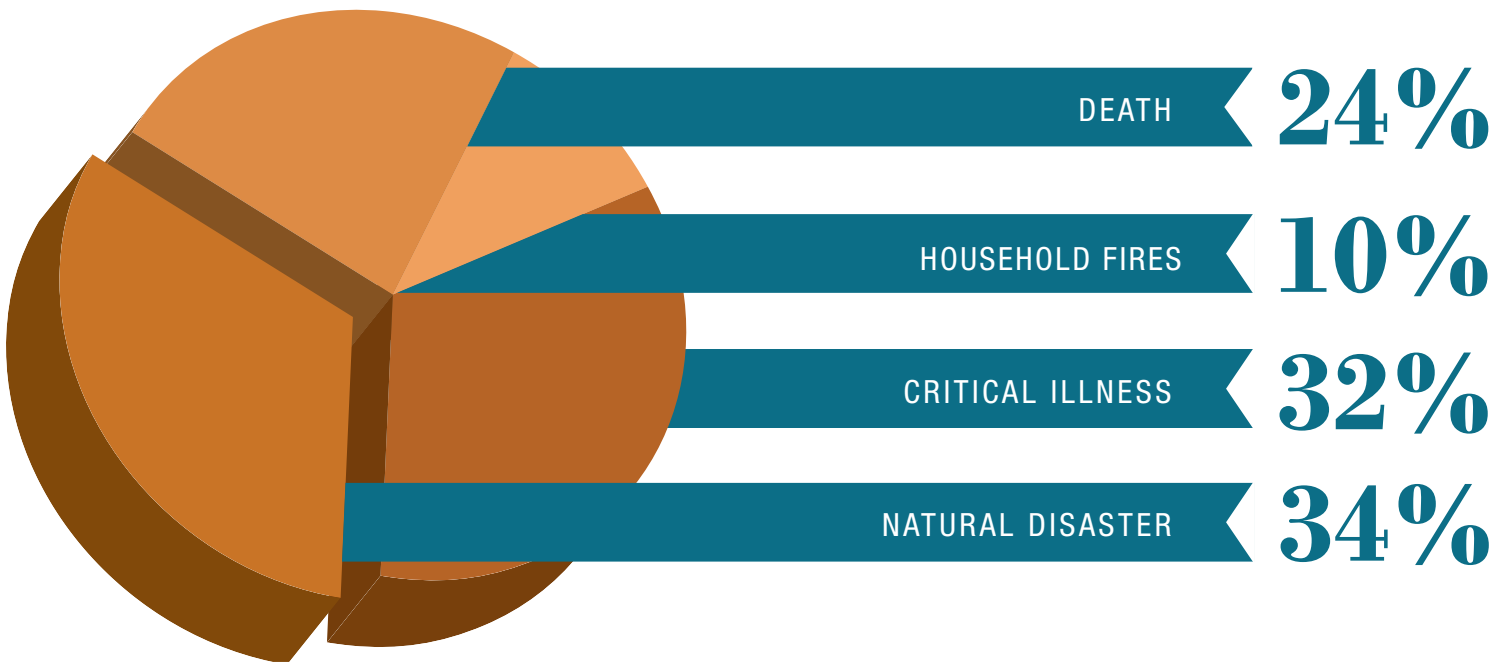

In times of need, our LHC Group family stands together.

The Purpose Fund was created to assist employees dealing with unexpected financial hardship. Donations are used to help fellow employees in need. The Purpose Fund brings our company's purpose statement — It's all about helping people — to life for our co-workers.

CONTRIBUTIONS BY EMPLOYEE:
(VIA PAYROLL DEDUCTIONS)

$139,810

GRANT DOLLARS DISTRIBUTED:

$133,000

FASHIONABLE FUNDRAISERS

Always a hit with the Home Office team, the foundation held a series of $5 Jeans Day fundraisers throughout the year to help awareness of The Purpose Fund's mission. Another popular fundraiser was "Live Your Life with Purpose" t-shirt sale which raised $6,250.82! Thanks so much for your support!